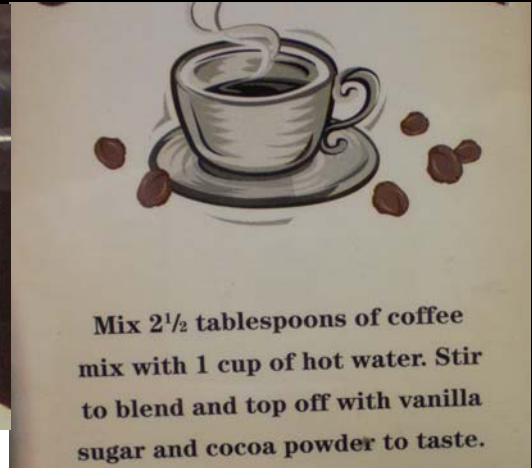

ADDITIONAL IMAGES

Terms of Sale:

All product offers are sold on a "first come" basis. We reserve the right to relist or remove product offers at our discretion. We do not break cases. Some offers are sold as a "lot" or as a "take all" deal and will be noted as such. All prices are CASH, prepay only and reflect truckloads or greater quantities. Buyer is responsible for freight expenses unless otherwise noted